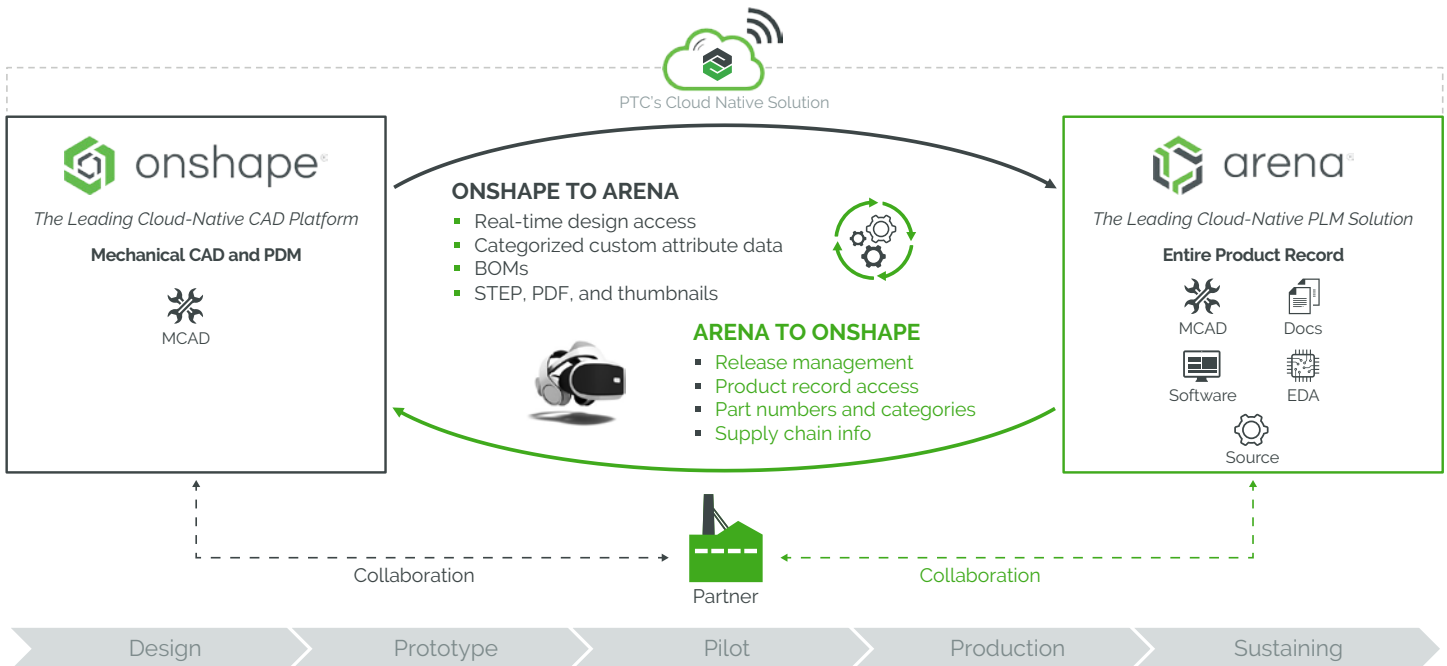

Onshape-Arena Connection

Deliver Innovation Faster

Cloud design platform connects high-tech product teams anytime and anywhere to speed new product introduction and continuous improvement.

OVERVIEW

By connecting cloud-native Onshape 3D CAD with cloud-native Arena PLM, the Onshape-Arena Connection enables frictionless design and collaboration with extended product teams to accelerate new product development, introduction, and product launches.

Leveraging cloud-native technology, Onshape and Arena enable enterprise collaboration with dispersed product teams and manufacturing supply chain partners. All teams can review any aspect of the 3D Onshape designs and provide essential feedback through digital markups, thus maintaining the 3D format and enabling clear communication to accelerate time to market (TTM), quality, and cost of goods sold (COGS). This cloud-based solution supports agile product development from early design through prototype and product release.

ARENA AND ONSHAPE—FRICTIONLESS DESIGN COLLABORATION

NPI AND NPD PROCESSES

Early input from the entire product team.

- One-click synchronization of parts and bills of materials (BOMs) from Onshape to Arena
- Seamless release, revision, and change management between Onshape and Arena

CONTINUOUS IMPROVEMENT

Faster product change processes.

- Thumbnail representation of any model that is synchronized between Onshape and Arena
- Seamless and secure sharing of high-fidelity CAD models with manufacturing/design partners